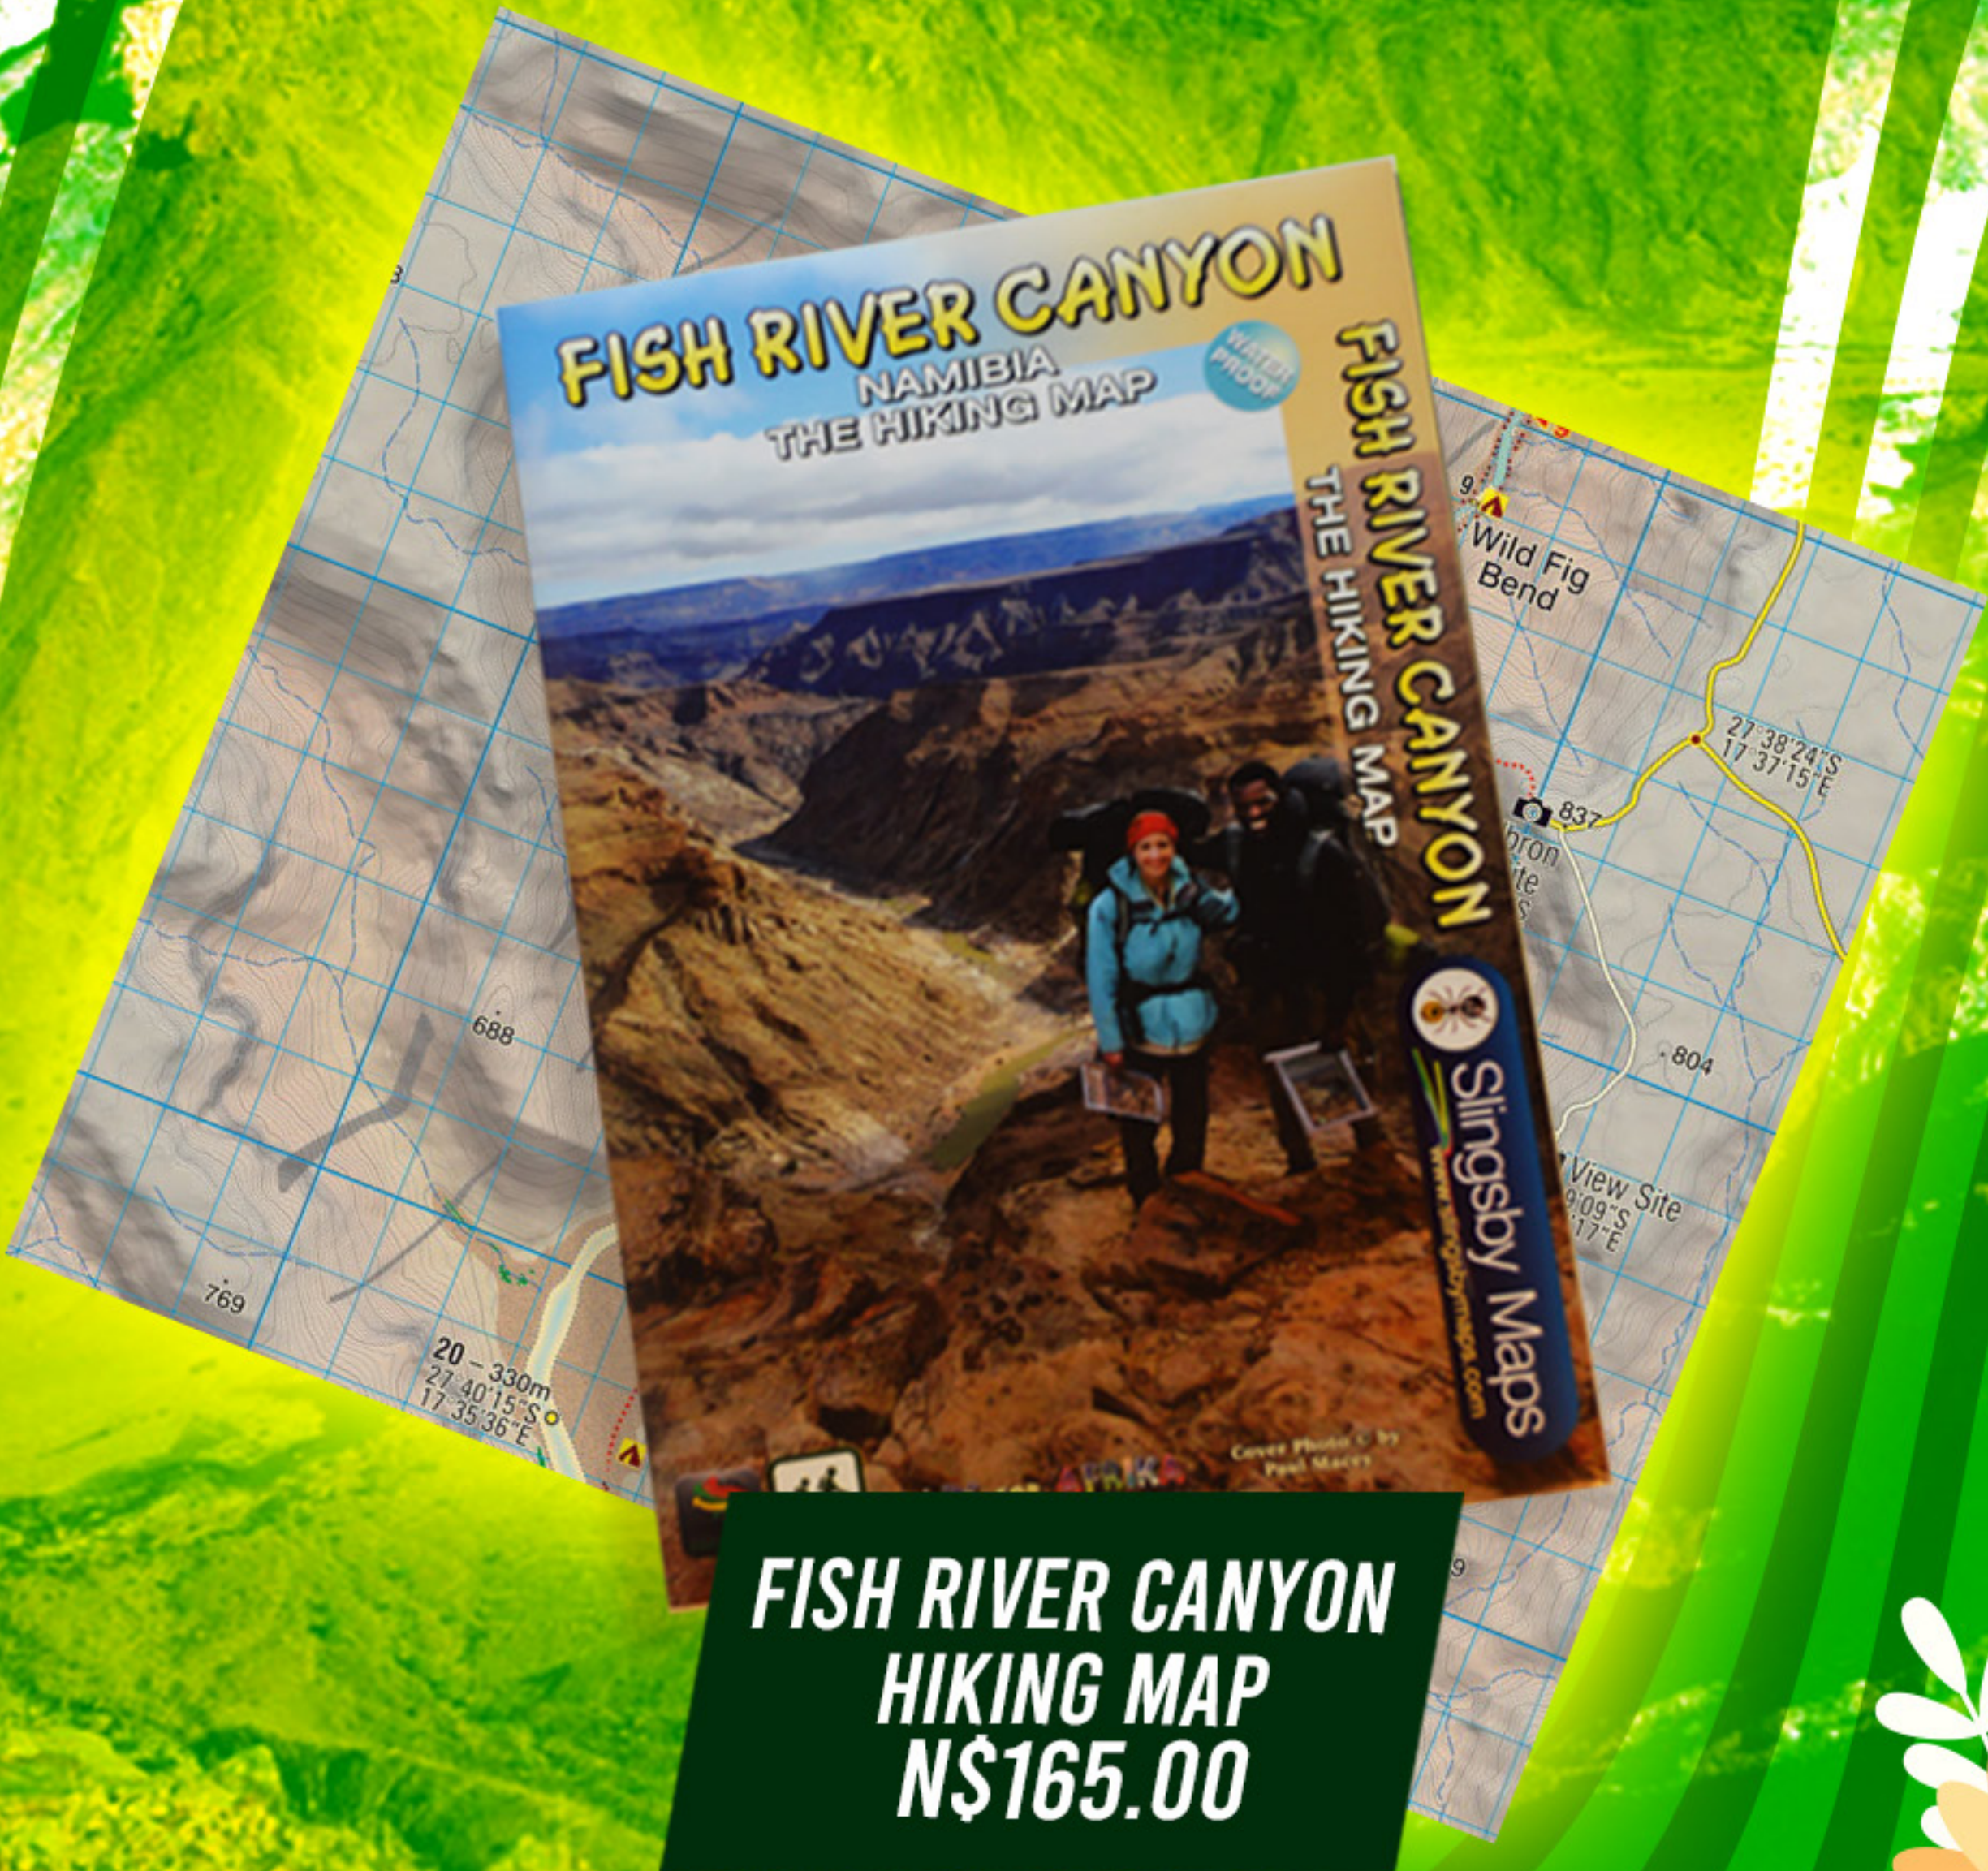

EST.2005

Bushwhackers

WHERE ADVENTURE BEGINS

HIKING SEASON

**FISH RIVER CANYON
HIKING MAP
N\$165.00**

LIMITED OFFER. WHILE STOCKS LAST.

EST.2005

Bushwhackers

WHERE ADVENTURE BEGINS

HIKING SEASON

SELF INFLATING MATTRESS
3.8CM
N\$879.95

LALA HAMMOCK
200KG
N\$585.00

OZTRAIL
TREKSMART 2 SEASONS
-5°C SLEEPING BAG
N\$1225.00

HIKERS INFLATABLE PILLOW
N\$239.95

SELF INFLATING PILLOW
N\$265.00

LIMITED OFFER. WHILE STOCKS LAST.

EST.2005

Bushwhackers

WHERE ADVENTURE BEGINS

HIKING SEASON

FOREVER FRESH
BEEF, CHICKEN, LAMB OR VEGETARIAN
ASSORTED FREEZE DRIED MEALS
N\$145.00

BACK COUNTRY
2 SERVINGS
ASSORTED FREEZE DRIED MEALS
N\$199.95

**BLACK DIAMOND
EXPLORER 3 TREKKING POLE
ULTRA BLUE - N\$445.00
ANTHRACITE - N\$445.00**

**OUTDOOR ELEMENTS
ERNSTIGE STAPPER
CARBON TREKKING POLE
N\$675.00**

**OUTDOOR ELEMENTS
STAPPER
ALUMINIUM TREKKING POLE
N\$385.00**